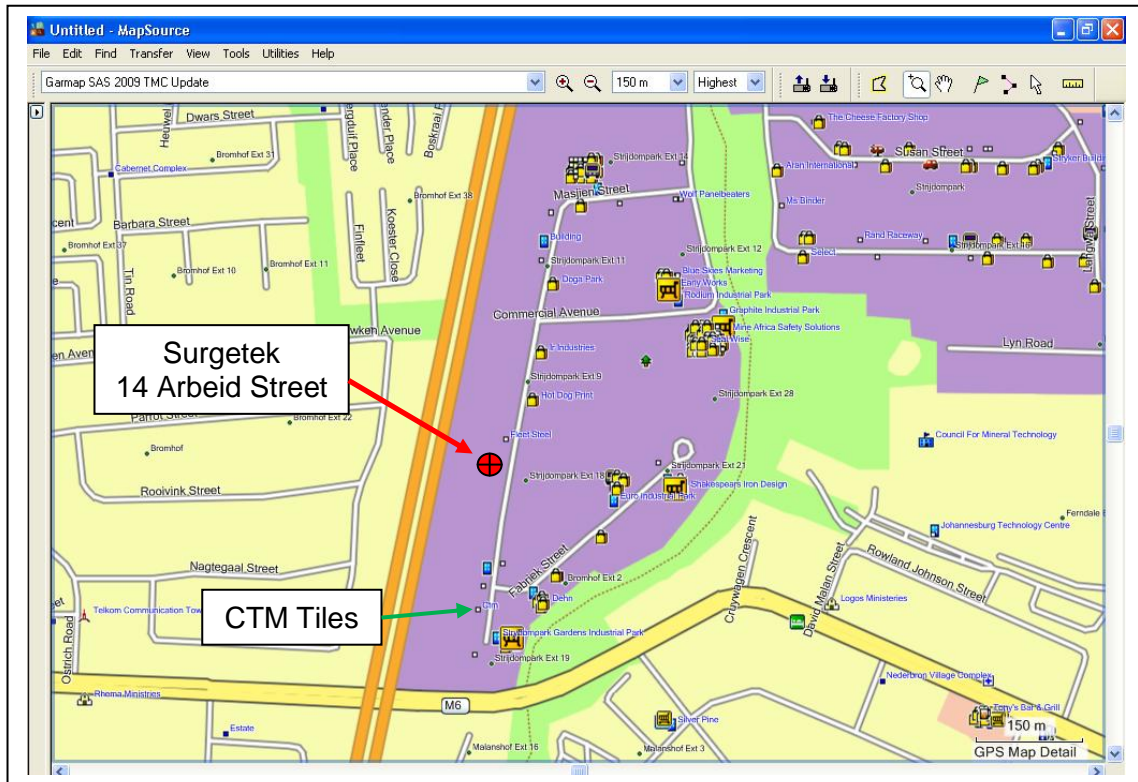

# Surge Technology – New Office

14 Arbeid Street - Strydom Park (Bromhof)

Telephone 011 792 1303

**GPS Co-ordinates S26 05 323 E27 58 170**

14 Arbeid Street - Strydompark

Next Door to Fleet Steel