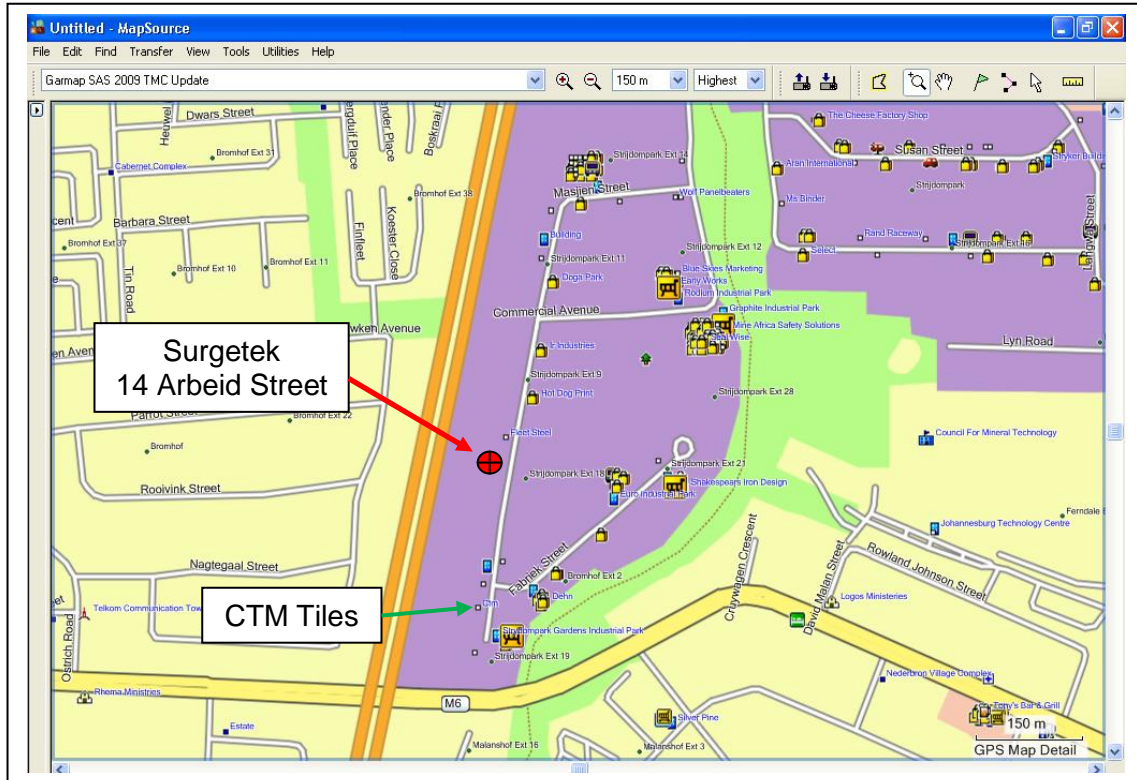

Surge Technology – New Office

14 Arbeid Street - Strydom Park (Bromhof)

Telephone 011 792 1303

GPS Co-ordinates S26 05 323 E27 58 170

14 Arbeid Street - Strydompark

Next Door to Fleet Steel