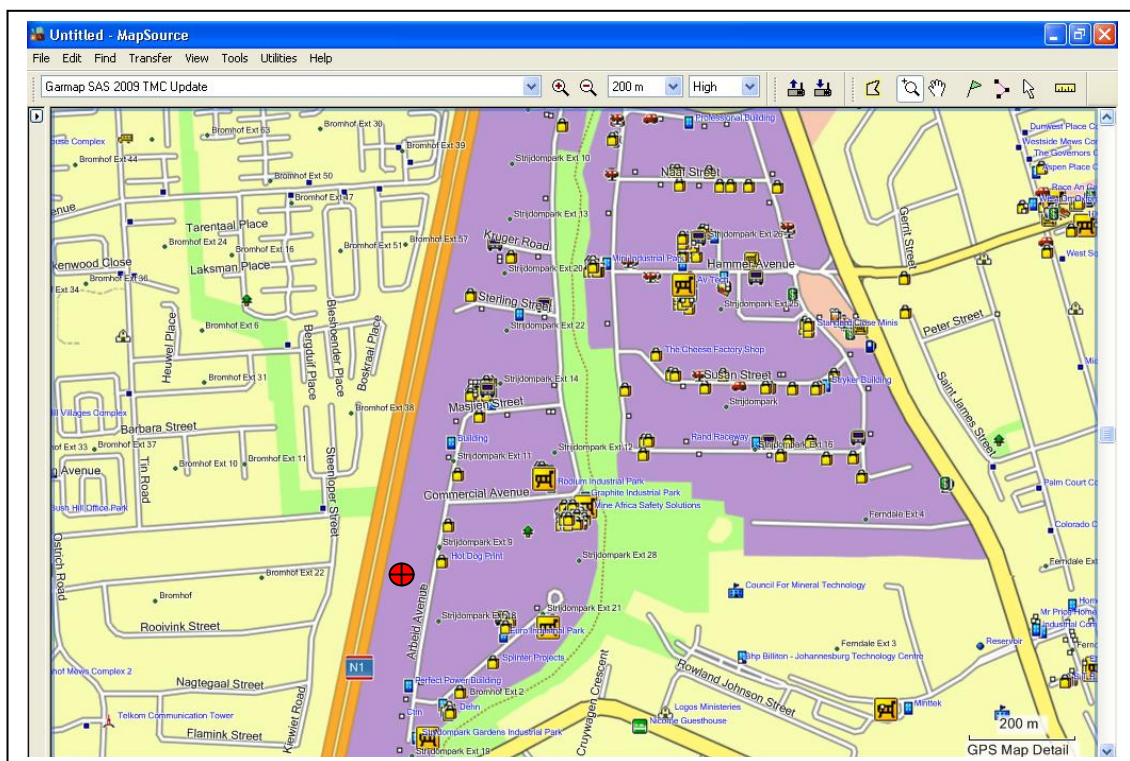

# Surge Technology – New Office

14 Arbeid Street - Strydom Park (Bromhof)

Telephone 011 792 1303

**GPS Co-ordinates S26 05 323 E27 58 170**

14 Arbeid Street - Strydompark

Next Door to Fleet Steel