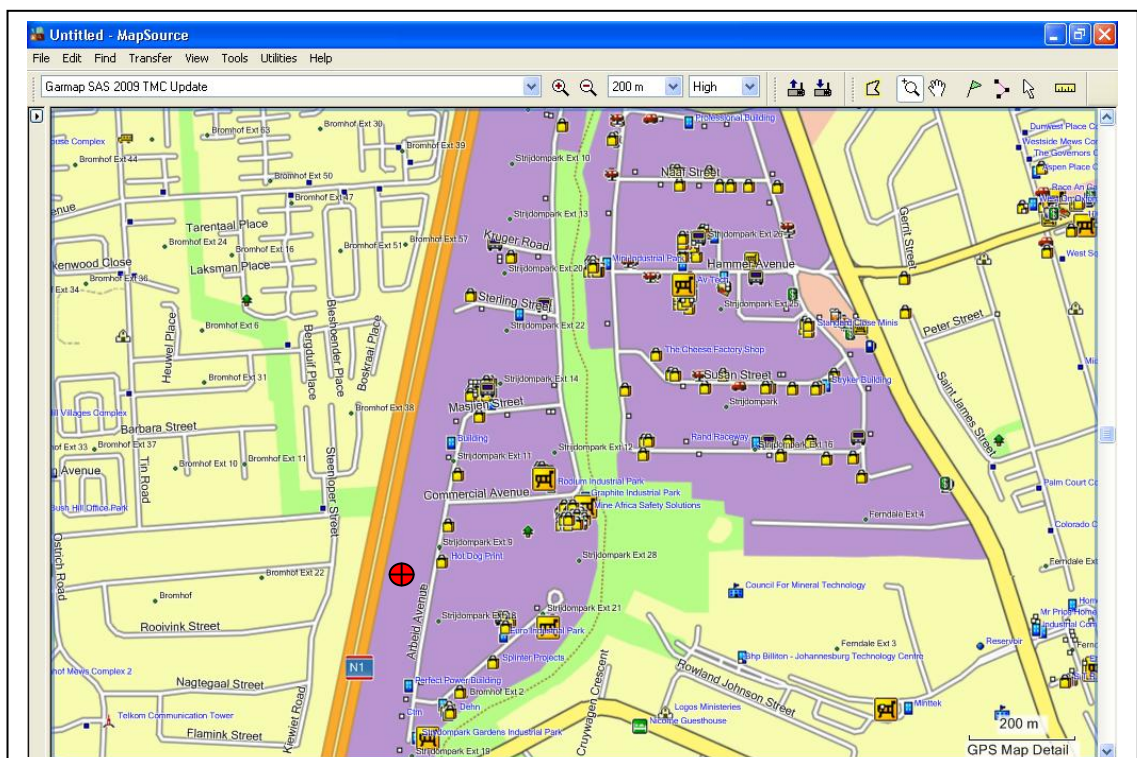

Surge Technology – New Office

14 Arbeid Street - Strydom Park (Bromhof)

Telephone 011 792 1303

GPS Co-ordinates S26 05 323 E27 58 170

14 Arbeid Street - Strydompark

Next Door to Fleet Steel