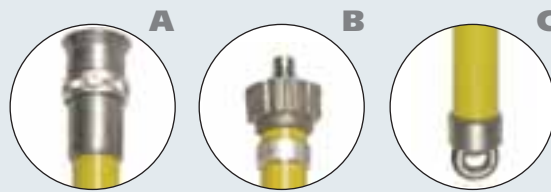

SAFETY EQUIPMENT

Earthing Rods, multi-section

EARTHING AND SHORT-CIRCUITING DEVICES

Type	Length	Part No.
A Earthing Rod – Top Section With plastic cap for protecting the coupling element		
EST KS SQL 1500	1500 mm	769 503
B Earthing Rod – Intermediate Section With plastic cap for protecting the coupling element		
EST ZS 1500	1500 mm	769 504
C Earthing Rod – Sealing Unit With aluminium / rubber eye		
EST ES 1500	1500 mm	769 505

Other earthing rods are available on request.