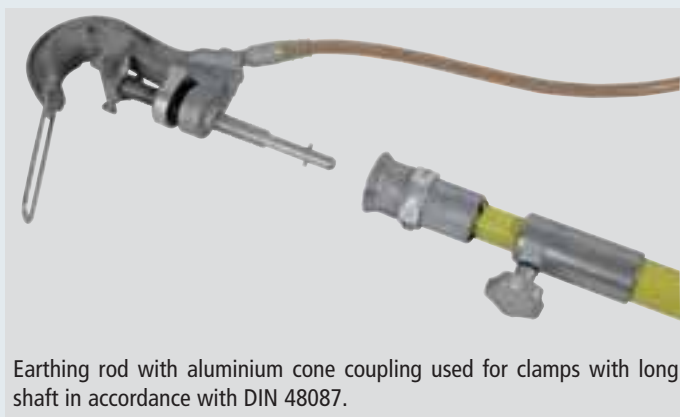

## Telescopic Earthing Rods

### For T pin shafts (bayonet locking mechanism)

### EARTHING AND SHORT-CIRCUITING DEVICES

- For use in outdoor installations
- Robust aluminium cone coupling
- Telescopic rod, length gradually adjustable
- For phase screw clamps and clamps with long T pin shaft

Telescopic earthing rod with aluminium cone coupling and phase screw clamp

Earthing rod with aluminium cone coupling used for clamps with long shaft in accordance with DIN 48087.

Sealing unit with eye (Al/rubber) or plug-in coupling with eye (Al/rubber) for extending the handle.