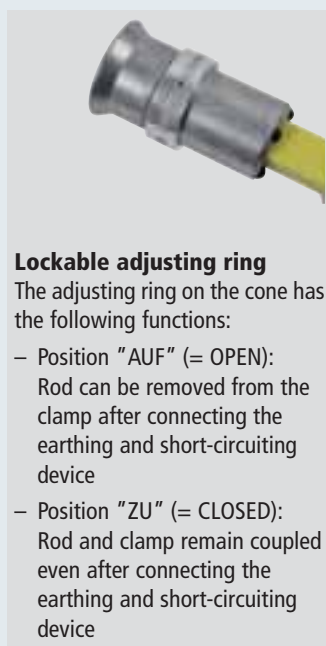

### For T pin shafts (bayonet locking mechanism)

### EARTHING AND SHORT-CIRCUITING DEVICES

- For use in outdoor installations
- Robust aluminium cone coupling
- Telescopic rod, length gradually adjustable
- For phase screw clamps and clamps with long T pin shaft

Telescopic earthing rod with aluminium cone coupling and phase screw clamp

Earthing rod with aluminium cone coupling used for clamps with long shaft in accordance with DIN 48087.

Sealing unit with eye (Al/rubber) or plug-in coupling with eye (Al/rubber) for extending the handle.

#### Lockable adjusting ring

The adjusting ring on the cone has the following functions:

- Position "AUF" (= OPEN): Rod can be removed from the clamp after connecting the earthing and short-circuiting device
- Position "ZU" (= CLOSED): Rod and clamp remain coupled even after connecting the earthing and short-circuiting device